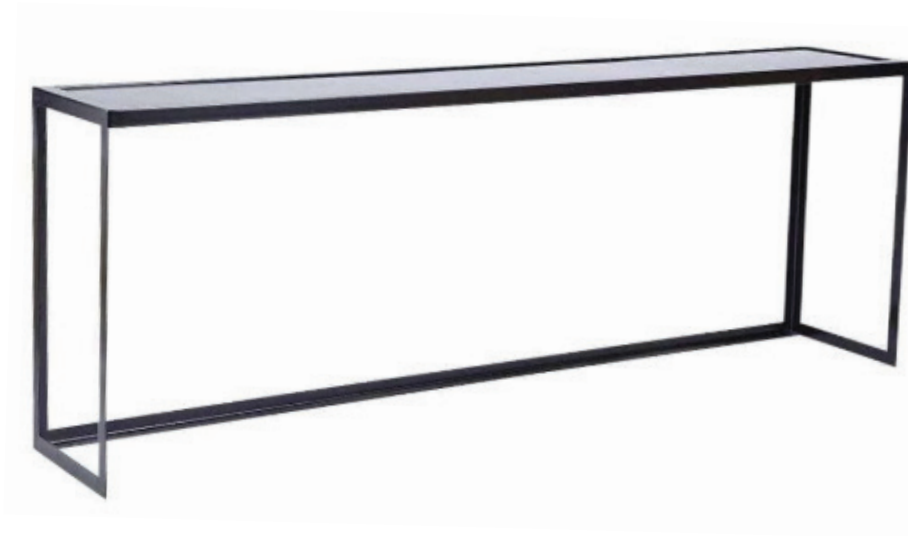

# PLUM

PLUM FURNITURE

## THE CLARENDON CONSOLE TABLE

STYLE: 71034  
DIMENSIONS: 48", 60", 72" W x 18" D x 32" H  
MATERIALS: POWDER COATED STEEL

[WWW.MYPLUMDESIGN.COM](http://WWW.MYPLUMDESIGN.COM)

© 2011, McGill Design Group Inc. TM A trade-mark of McGill Design Group Inc. All rights Reserved.